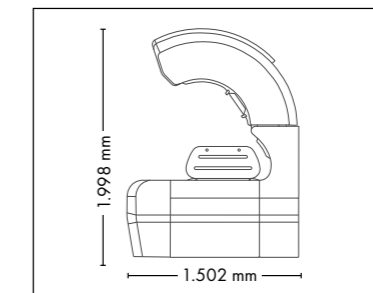

## UNIT DIMENSIONS

**Closed** (length x width x height)  
2.300 mm x 1.373 mm x 1.397 mm

**Open** (length x width x height)  
2.300 mm x 1.271 mm x 1.947 mm

## UNIT DIMENSIONS

**Closed** (length x width x height)  
2.397 mm x 1.502 mm x 1.597 mm

**Open** (length x width x height)  
2.397 mm x 1.502 mm x 1.998 mm