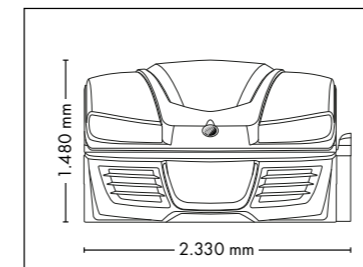

UNIT DIMENSIONS

Closed (length x width x height)
2.330 mm x 1.610 mm x 1.480 mm