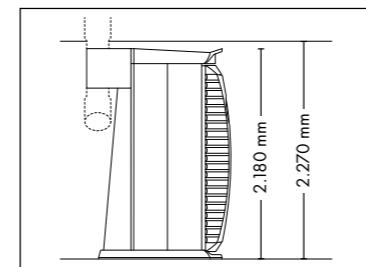

## UNIT DIMENSIONS

**Closed** (length x width x height)  
1.400 mm x 1.405 mm x 2.180 mm

**Open** (length x width x height)  
1.400 mm x 1.963 mm x 2.180 mm

## UNIT DIMENSIONS

Closed (length x width x height)  
1.400 mm x 1.498 mm x 2.180 mm

Open (length x width x height)  
1.400 mm x 1.958 mm x 2.180 mm