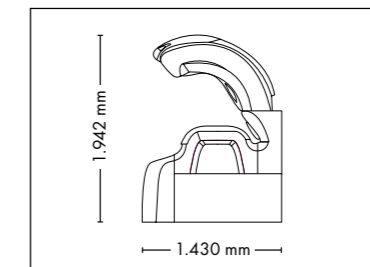

## UNIT DIMENSIONS

**Closed** (length x width x height)  
2.384 mm x 1.603 mm x 1.539 mm

**Open** (length x width x height)  
2.384 mm x 1.431 mm x 2.038 mm

## UNIT DIMENSIONS

**Closed** (length x width x height)  
2.384 mm x 1.430 mm x 1.534 mm

**Open** (length x width x height)  
2.384 mm x 1.430 mm x 1.942 mm