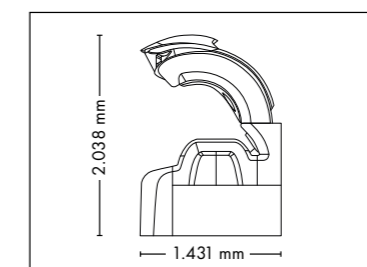

## UNIT DIMENSIONS

**Closed** (length x width x height)  
2.384 mm x 1.430 mm x 1.713 mm

**Open** (length x width x height)  
2.384 mm x 1.430 mm x 2.087 mm

## UNIT DIMENSIONS

**Closed** (length x width x height)  
2.384 mm x 1.603 mm x 1.539 mm

**Open** (length x width x height)  
2.384 mm x 1.431 mm x 2.038 mm