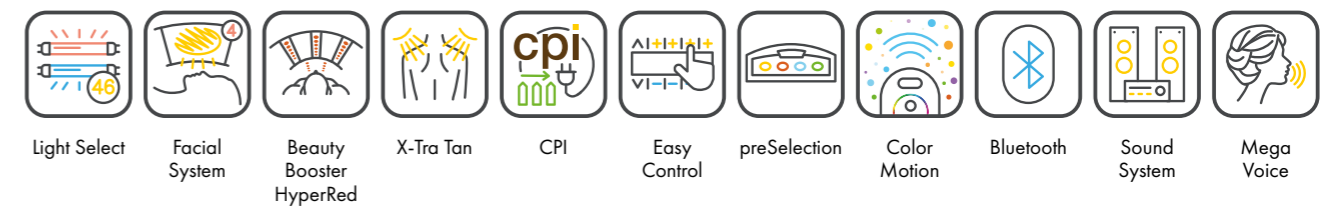

STANDARD

OPTIONAL FEATURES

2.160,- 1.390,- 980,-

POWER PACKAGE

2.990,-

ACCESSOIRES

Price excl. VAT in Euro

• Exhaust air duct	430,-
• Exhaust air hose (Ø 300 mm, white, length 3 m, 2 hose clamps)	145,-
• Thermostatic cabin temperature controlling	275,-
• megaTimer	325,-