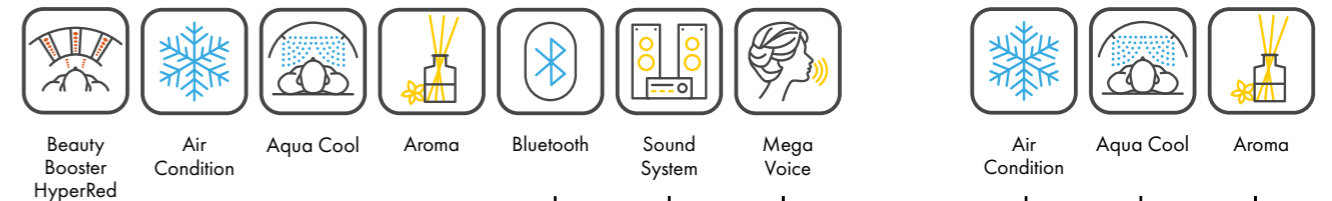

STANDARD

OPTIONAL FEATURES

SOUND SYSTEM

POWER PACKAGE

1.260,- **2.160,-** **1.390,-** **980,-**
30 x (face, décolleté)

1.310,-

2.990,-

ACCESSOIRES

Price excl. VAT in Euro

• Exhaust air duct	430,-
• Exhaust air hose (Ø 300 mm, white, length 3 m, 2 hose clamps)	145,-
• Thermostatic cabin temperature controlling	275,-
• megaTimer	325,-