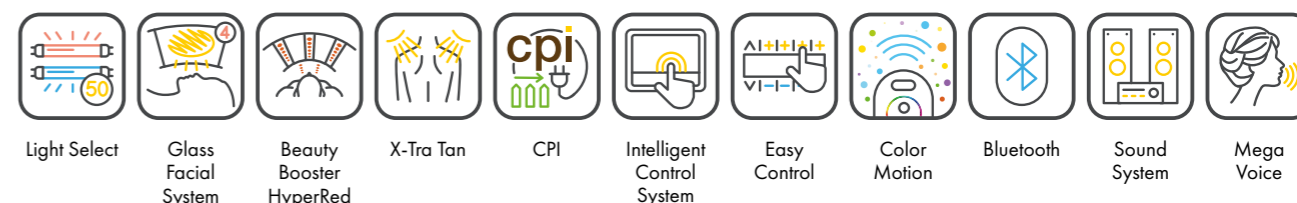

STANDARD

NEW OPTIONAL FEATURE

1.499,-

ACCESSOIRES

Price excl. VAT in Euro

• Exhaust air duct	430,-
• Exhaust air hose (Ø 300 mm, white, length 3 m, 2 hose clamps)	145,-
• Thermostatic cabin temperature controlling	275,-
• megaTimer	325,-