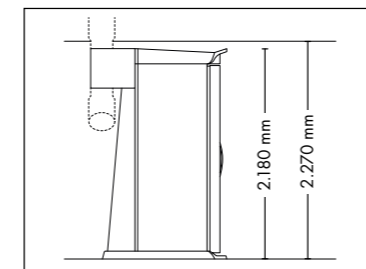

## UNIT DIMENSIONS

Closed (length x width x height)  
1.395 mm x 1.233 mm x 2.368 mm

Open (length x width x height)  
1.395 mm x 1.843 mm x 2.368 mm

## UNIT DIMENSIONS

Closed (length x width x height)  
1.400 mm x 1.405 mm x 2.180 mm

Open (length x width x height)  
1.400 mm x 1.963 mm x 2.180 mm

## UNIT DIMENSIONS

**Closed** (length x width x height)  
1.400 mm x 1.405 mm x 2.180 mm

**Open** (length x width x height)  
1.400 mm x 1.963 mm x 2.180 mm