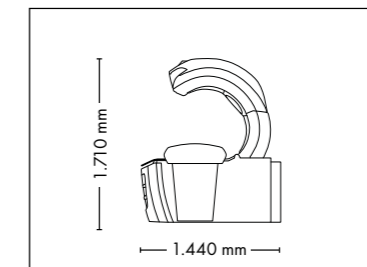

## UNIT DIMENSIONS

**Closed** (length x width x height)  
2.330 mm x 1.580 mm x 1.370 mm

**Open** (length x width x height)  
2.330 mm x 1.440 mm x 1.710 mm