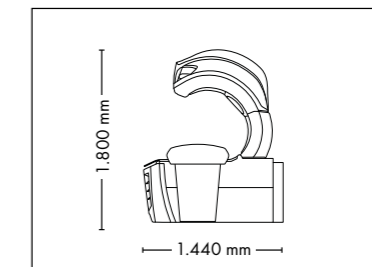

## UNIT DIMENSIONS

**Closed** (length x width x height)  
2.330 mm x 1.610 mm x 1.480 mm

**Open** (length x width x height)  
2.330 mm x 1.440 mm x 1.800 mm