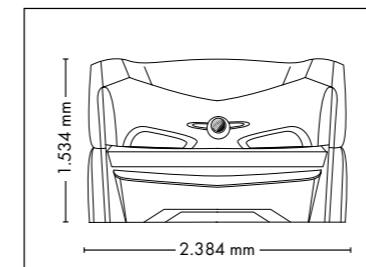

## UNIT DIMENSIONS

**Closed** (length x width x height)  
2.384 mm x 1.430 mm x 1.534 mm

**Open** (length x width x height)  
2.384 mm x 1.430 mm x 1.942 mm