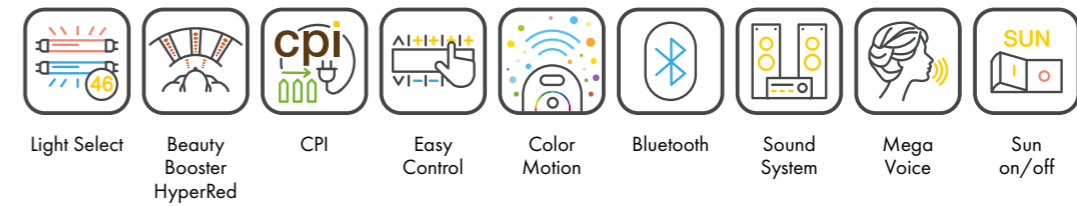

STANDARD

OPTIONAL FEATURES

2.160,- 980,-

ACCESSOIRES

Price excl. VAT in Euro

• Exhaust air duct	430,-
• Exhaust air hose (Ø 300 mm, white, length 3 m, 2 hose clamps)	145,-
• Thermostatic cabin temperature controlling	275,-
• megaTimer	325,-