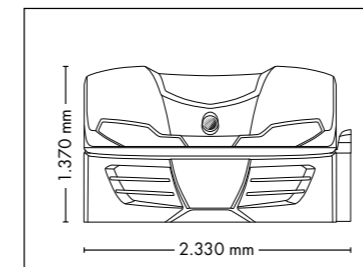

## UNIT DIMENSIONS

**Closed** (length x width x height)  
2.330 mm x 1.580 mm x 1.370 mm

**Open** (length x width x height)  
2.330 mm x 1.440 mm x 1.710 mm