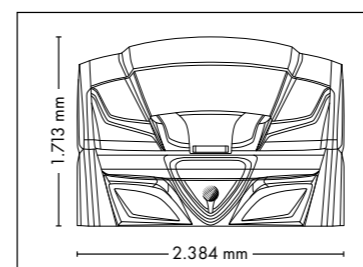

## UNIT DIMENSIONS

**Closed** (length x width x height)  
2.397 mm x 1.502 mm x 1.597 mm

**Open** (length x width x height)  
2.397 mm x 1.502 mm x 1.998 mm

## UNIT DIMENSIONS

**Closed** (length x width x height)  
2.384 mm x 1.430 mm x 1.713 mm

**Open** (length x width x height)  
2.384 mm x 1.430 mm x 2.087 mm