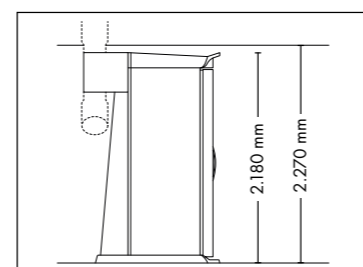

## UNIT DIMENSIONS

**Closed** (length x width x height)  
1.400 mm x 1.405 mm x 2.180 mm

**Open** (length x width x height)  
1.400 mm x 1.963 mm x 2.180 mm

## UNIT DIMENSIONS

Closed (length x width x height)  
1.400 mm x 1.498 mm x 2.180 mm

Open (length x width x height)  
1.400 mm x 1.958 mm x 2.180 mm

## UNIT DIMENSIONS

Closed (length x width x height)  
1.400 mm x 1.405 mm x 2.180 mm

Open (length x width x height)  
1.400 mm x 1.963 mm x 2.180 mm