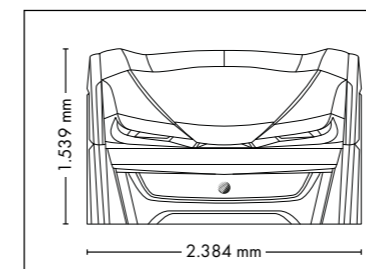

## UNIT DIMENSIONS

**Closed** (length x width x height)  
2.397 mm x 1.502 mm x 1.597 mm

**Open** (length x width x height)  
2.397 mm x 1.502 mm x 1.998 mm

## UNIT DIMENSIONS

**Closed** (length x width x height)  
2.384 mm x 1.430 mm x 1.713 mm

**Open** (length x width x height)  
2.384 mm x 1.430 mm x 2.087 mm

## UNIT DIMENSIONS

**Closed** (length x width x height)  
2.384 mm x 1.603 mm x 1.539 mm

**Open** (length x width x height)  
2.384 mm x 1.431 mm x 2.038 mm