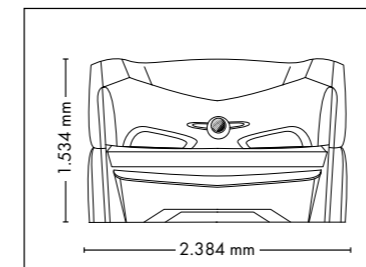

## UNIT DIMENSIONS

**Closed** (length x width x height)  
2.384 mm x 1.603 mm x 1.539 mm

**Open** (length x width x height)  
2.384 mm x 1.431 mm x 2.038 mm

## UNIT DIMENSIONS

**Closed** (length x width x height)  
2.384 mm x 1.430 mm x 1.534 mm

**Open** (length x width x height)  
2.384 mm x 1.430 mm x 1.942 mm

## UNIT DIMENSIONS

Closed (length x width x height)  
2.384 mm x 1.430 mm x 1.534 mm

Open (length x width x height)  
2.384 mm x 1.430 mm x 1.942 mm