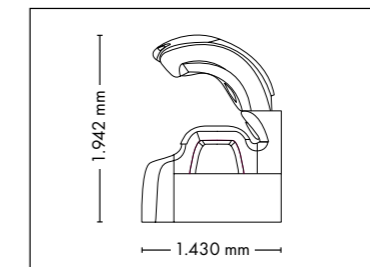

## UNIT DIMENSIONS

**Closed** (length x width x height)  
2.384 mm x 1.430 mm x 1.534 mm

**Open** (length x width x height)  
2.384 mm x 1.430 mm x 1.942 mm