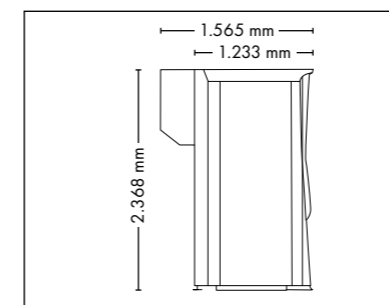

## UNIT DIMENSIONS

**Closed** (length x width x height)  
2.330 mm x 1.580 mm x 1.370 mm

**Open** (length x width x height)  
2.330 mm x 1.440 mm x 1.710 mm

## UNIT DIMENSIONS

Closed (length x width x height)  
1.395 mm x 1.233 mm x 2.368 mm

Open (length x width x height)  
1.395 mm x 1.843 mm x 2.368 mm