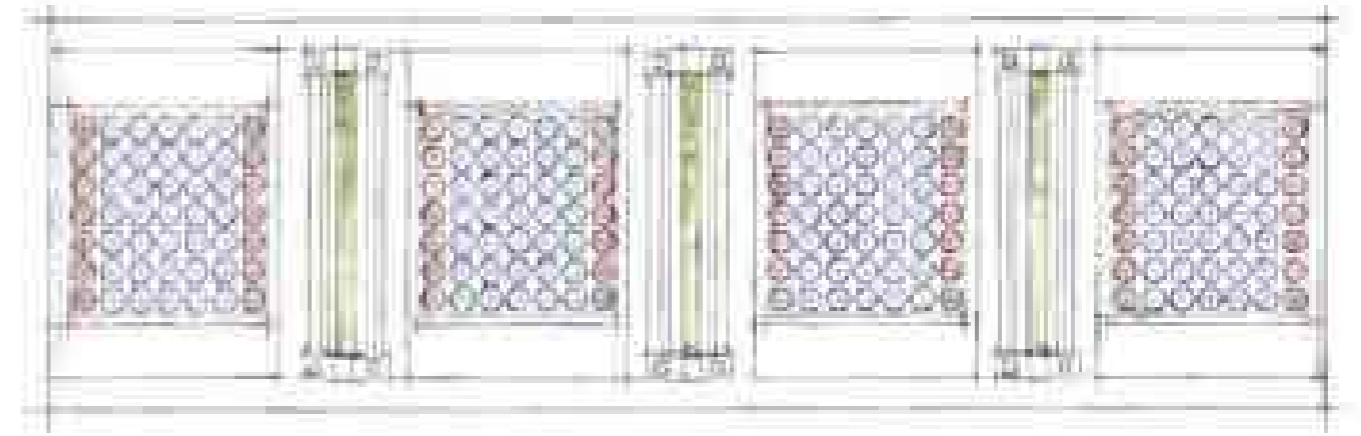

SUN IN BEST SHAPE

140 UVA-LEDs

A beautiful tan just the way you like it. 140 blue UVA LEDs guarantee an optimally dosable direct pigmentation of the face and décolleté.

3 UVB SPECIAL LAMPS

The perfectly balanced output from three yellow UVB special lamps builds up new color pigments and vitamin D in your skin.

56 BEAUTY LEDs

With 56 red Beauty LEDs, the P9S provides skin care for the face and décolleté even while sunbathing and stimulates the oxygen supply in the skin at the same time. For a beautiful complexion and a silky smooth skin.