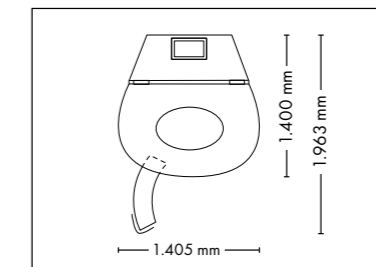

## UNIT DIMENSIONS

Closed (length x width x height)  
1.395 mm x 1.233 mm x 2.368 mm

Open (length x width x height)  
1.395 mm x 1.843 mm x 2.368 mm

## UNIT DIMENSIONS

Closed (length x width x height)  
1.400 mm x 1.405 mm x 2.180 mm

Open (length x width x height)  
1.400 mm x 1.963 mm x 2.180 mm