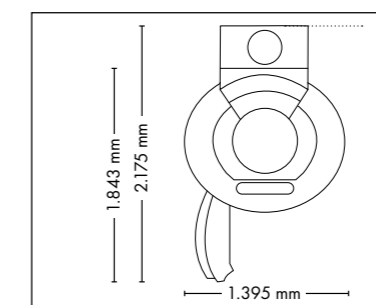

## UNIT DIMENSIONS

**Closed** (length x width x height)  
2.330 mm x 1.580 mm x 1.370 mm

**Open** (length x width x height)  
2.330 mm x 1.440 mm x 1.710 mm

## UNIT DIMENSIONS

Closed (length x width x height)  
1.395 mm x 1.233 mm x 2.368 mm

Open (length x width x height)  
1.395 mm x 1.843 mm x 2.368 mm