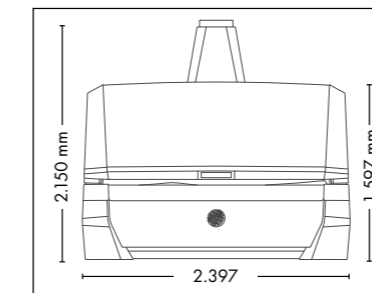

## UNIT DIMENSIONS

**Closed** (length x width x height)  
2.300 mm x 1.373 mm x 1.397 mm

**Open** (length x width x height)  
2.300 mm x 1.271 mm x 1.947 mm

## UNIT DIMENSIONS

**Closed** (length x width x height)  
2.397 mm x 1.502 mm x 1.597 mm

**Open** (length x width x height)  
2.397 mm x 1.502 mm x 1.998 mm