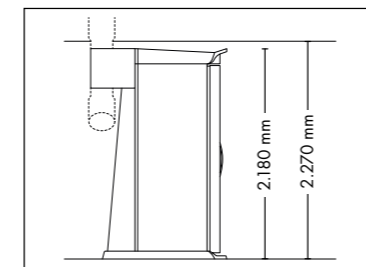

## UNIT DIMENSIONS

**Closed** (length x width x height)  
2.330 mm x 1.580 mm x 1.370 mm

**Open** (length x width x height)  
2.330 mm x 1.440 mm x 1.710 mm

## UNIT DIMENSIONS

Closed (length x width x height)  
1.395 mm x 1.233 mm x 2.368 mm

Open (length x width x height)  
1.395 mm x 1.843 mm x 2.368 mm

## UNIT DIMENSIONS

Closed (length x width x height)  
1.400 mm x 1.405 mm x 2.180 mm

Open (length x width x height)  
1.400 mm x 1.963 mm x 2.180 mm