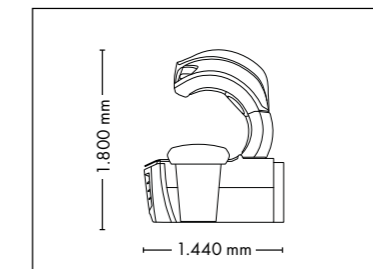

Black

White