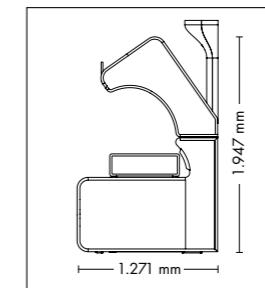

## UNIT DIMENSIONS

**Closed** (length x width x height)  
2.300 mm x 1.373 mm x 1.397 mm

**Open** (length x width x height)  
2.300 mm x 1.271 mm x 1.947 mm

## UNIT DIMENSIONS

**Closed** (length x width x height)  
2.397 mm x 1.502 mm x 1.597 mm

**Open** (length x width x height)  
2.397 mm x 1.502 mm x 1.998 mm