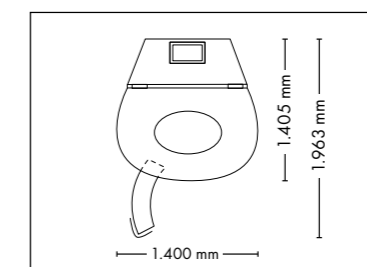

## UNIT DIMENSIONS

Closed (length x width x height)  
1.400 mm x 1.405 mm x 2.180 mm

Open (length x width x height)  
1.400 mm x 1.963 mm x 2.180 mm