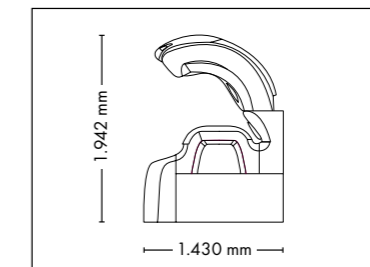

## UNIT DIMENSIONS

Closed (length x width x height)  
2.384 mm x 1.430 mm x 1.534 mm

Open (length x width x height)  
2.384 mm x 1.430 mm x 1.942 mm