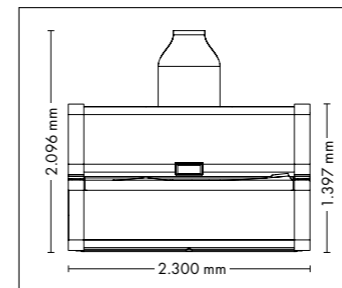

## UNIT DIMENSIONS

**Closed** (length x width x height)  
2.300 mm x 1.373 mm x 1.397 mm

**Open** (length x width x height)  
2.300 mm x 1.271 mm x 1.947 mm

## UNIT DIMENSIONS

**Closed** (length x width x height)  
2.397 mm x 1.502 mm x 1.597 mm

**Open** (length x width x height)  
2.397 mm x 1.502 mm x 1.998 mm