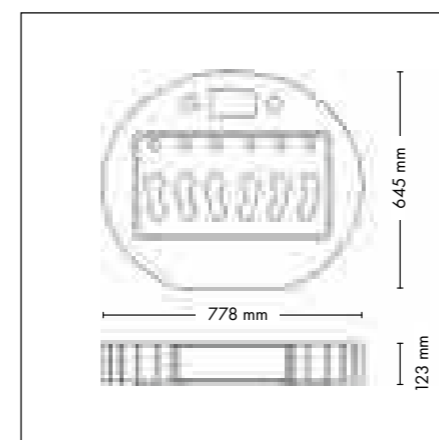

MODEL	Price excl. VAT in Euro
vibraNano	5.450,-

AVAILABLE FOR EVERY TOWER SERIES

- Option 1: pureEnergy 5.0
- Option 2: Tower smartSun, Tower hybridSun, Optima, space 3000, space 2000, Beauty Shaper, mon amie Tower, Tower revolutionD

TECHNICAL DATA

• Power supply	230 V, 50 – 60 Hz
• Nominal power	100 W
• Minimum frequency	12 Hz
• Maximum frequency	21 Hz
• Weightlimit	130 kg
• Weight	28 kg