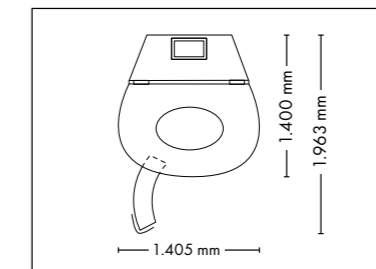

## UNIT DIMENSIONS

Closed (length x width x height)  
1.400 mm x 1.405 mm x 2.180 mm

Open (length x width x height)  
1.400 mm x 1.963 mm x 2.180 mm

## UNIT DIMENSIONS

**Closed** (length x width x height)  
1.400 mm x 1.405 mm x 2.180 mm

**Open** (length x width x height)  
1.400 mm x 1.963 mm x 2.180 mm