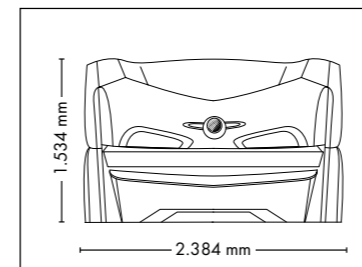

## UNIT DIMENSIONS

**Closed** (length x width x height)  
2.384 mm x 1.430 mm x 1.713 mm

**Open** (length x width x height)  
2.384 mm x 1.430 mm x 2.087 mm

## UNIT DIMENSIONS

**Closed** (length x width x height)  
2.384 mm x 1.603 mm x 1.539 mm

**Open** (length x width x height)  
2.384 mm x 1.431 mm x 2.038 mm

## UNIT DIMENSIONS

**Closed** (length x width x height)  
2.384 mm x 1.430 mm x 1.534 mm

**Open** (length x width x height)  
2.384 mm x 1.430 mm x 1.942 mm