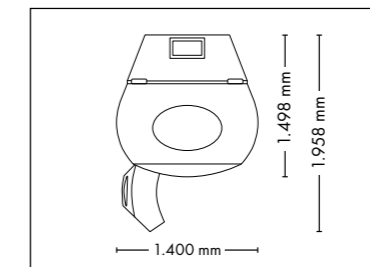

## UNIT DIMENSIONS

**Closed** (length x width x height)  
1.400 mm x 1.405 mm x 2.180 mm

**Open** (length x width x height)  
1.400 mm x 1.963 mm x 2.180 mm

## UNIT DIMENSIONS

Closed (length x width x height)  
1.400 mm x 1.498 mm x 2.180 mm

Open (length x width x height)  
1.400 mm x 1.958 mm x 2.180 mm