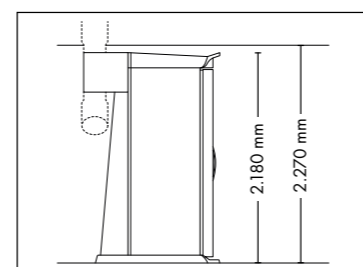

## UNIT DIMENSIONS

Closed (length x width x height)  
1.400 mm x 1.405 mm x 2.180 mm

Open (length x width x height)  
1.400 mm x 1.963 mm x 2.180 mm

## UNIT DIMENSIONS

**Closed** (length x width x height)  
1.400 mm x 1.405 mm x 2.180 mm

**Open** (length x width x height)  
1.400 mm x 1.963 mm x 2.180 mm