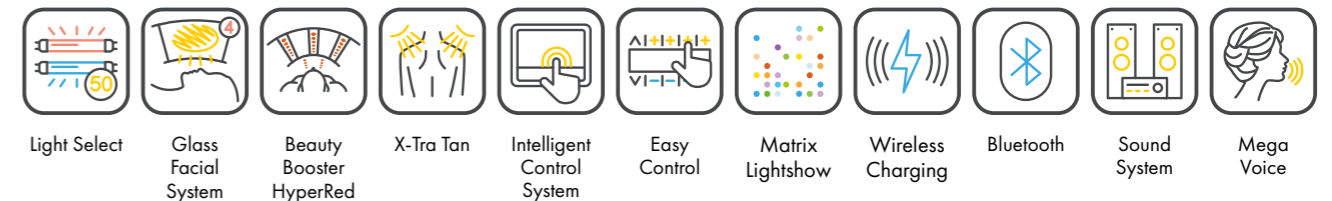

STANDARD

STANDARD

NEW OPTIONAL FEATURE

1.499,-

ACCESSOIRES

Price excl. VAT in Euro

• Exhaust air duct	Magic Silver Wonder White Copper Rose	545,-
• Exhaust air hose (Ø 300 mm, length 3 m, 2 hose clamps)		145,-
• Thermostatic cabin temperature controlling		275,-
• megaTimer		325,-

*Possibility to retro fit units of this series (additional details on page number 26)