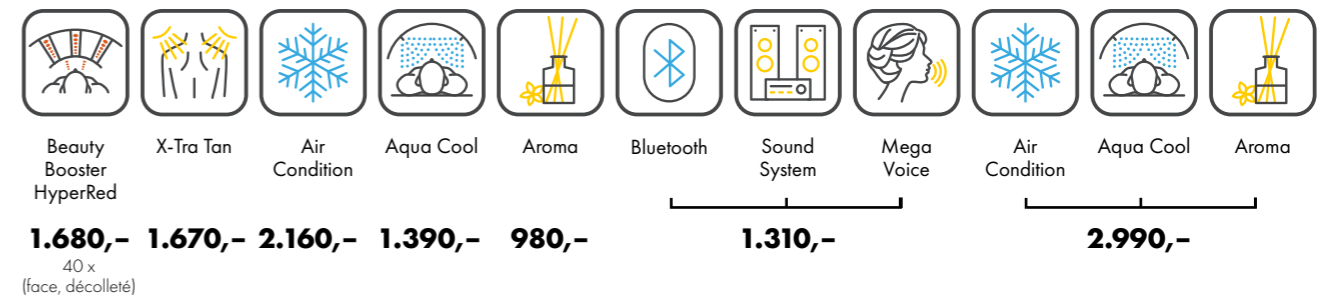

STANDARD

OPTIONAL FEATURES

SOUND SYSTEM

POWER PACKAGE

ACCESSOIRES

Price excl. VAT in Euro

- Exhaust air duct 430,-
- Exhaust air hose (Ø 300 mm, white, length 3 m, 2 hose clamps) 145,-
- Thermostatic cabin temperature controlling 275,-
- megaTimer 325,-