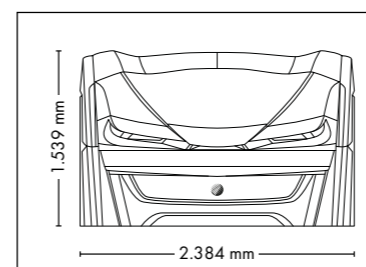

## UNIT DIMENSIONS

**Closed** (length x width x height)  
2.384 mm x 1.430 mm x 1.713 mm

**Open** (length x width x height)  
2.384 mm x 1.430 mm x 2.087 mm

## UNIT DIMENSIONS

**Closed** (length x width x height)  
2.384 mm x 1.603 mm x 1.539 mm

**Open** (length x width x height)  
2.384 mm x 1.431 mm x 2.038 mm