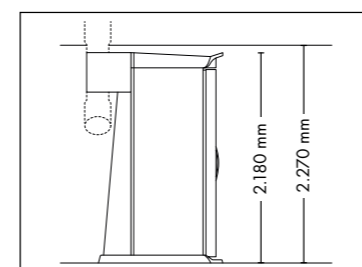

## UNIT DIMENSIONS

Closed (length x width x height)  
1.400 mm x 1.405 mm x 2.180 mm

Open (length x width x height)  
1.400 mm x 1.963 mm x 2.180 mm