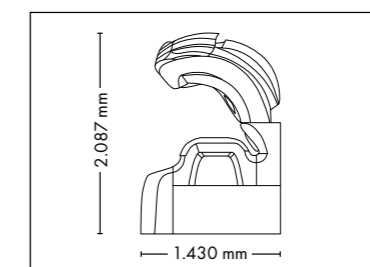

## UNIT DIMENSIONS

**Closed** (length x width x height)  
2.397 mm x 1.502 mm x 1.597 mm

**Open** (length x width x height)  
2.397 mm x 1.502 mm x 1.998 mm

## UNIT DIMENSIONS

**Closed** (length x width x height)  
2.384 mm x 1.430 mm x 1.713 mm

**Open** (length x width x height)  
2.384 mm x 1.430 mm x 2.087 mm