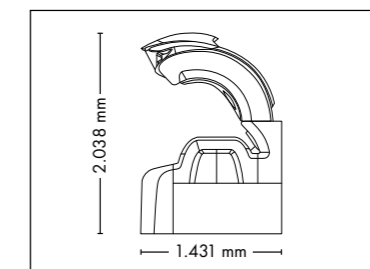

## UNIT DIMENSIONS

**Closed** (length x width x height)  
2.384 mm x 1.430 mm x 1.713 mm

**Open** (length x width x height)  
2.384 mm x 1.430 mm x 2.087 mm

## UNIT DIMENSIONS

**Closed** (length x width x height)  
2.384 mm x 1.603 mm x 1.539 mm

**Open** (length x width x height)  
2.384 mm x 1.431 mm x 2.038 mm