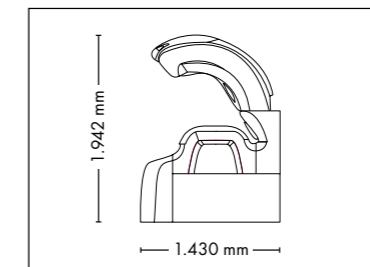

## UNIT DIMENSIONS

**Closed** (length x width x height)  
2.384 mm x 1.430 mm x 1.534 mm

**Open** (length x width x height)  
2.384 mm x 1.430 mm x 1.942 mm