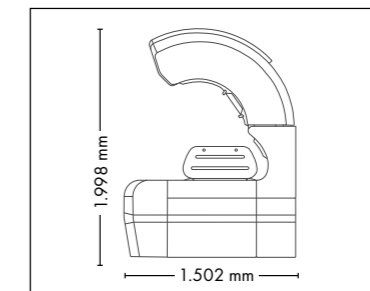

## UNIT DIMENSIONS

**Closed** (length x width x height)  
2.397 mm x 1.502 mm x 1.597 mm

**Open** (length x width x height)  
2.397 mm x 1.502 mm x 1.998 mm

## UNIT DIMENSIONS

**Closed** (length x width x height)  
2.384 mm x 1.430 mm x 1.713 mm

**Open** (length x width x height)  
2.384 mm x 1.430 mm x 2.087 mm