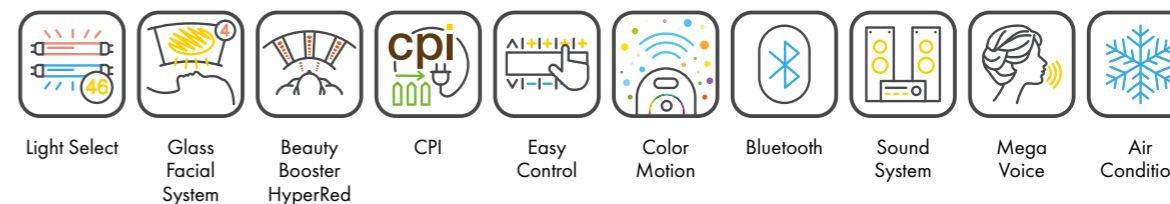

STANDARD

OPTIONAL FEATURES

WELLNESS PACKAGE

ACCESSOIRES

Price excl. VAT in Euro

• Exhaust air duct	430,-
• Exhaust air hose (Ø 300 mm, white, length 3 m, 2 hose clamps)	145,-
• Thermostatic cabin temperature controlling	275,-
• megaTimer	325,-