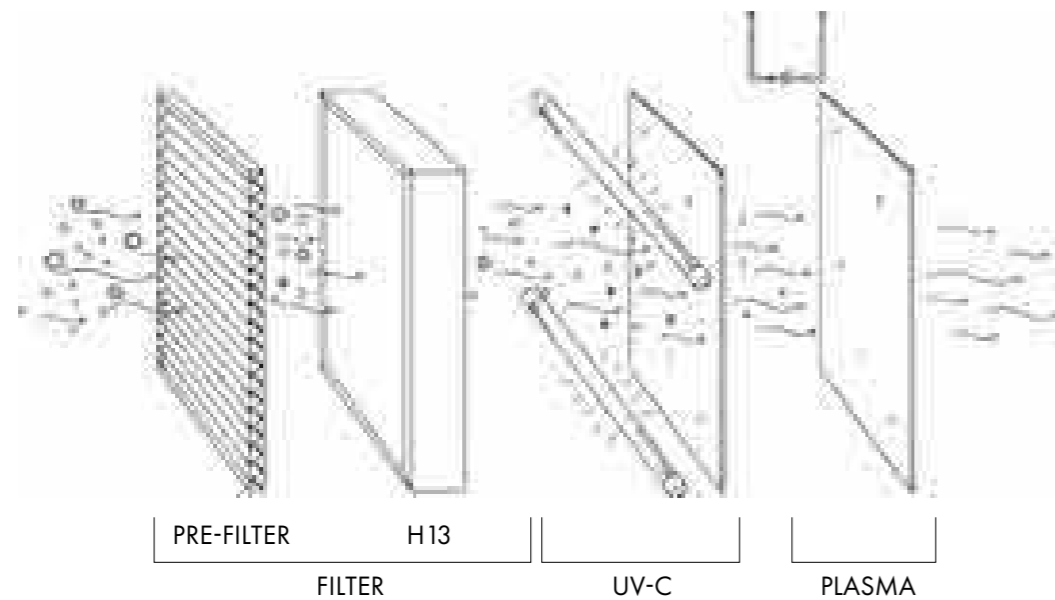

## OPTIMAL AIRFLOW.

Using the newly developed AirAngel AP-10 we are now able to offer 99,9% purified air during the tanning session.

Every unit of the following series can be ordered or retrofitted with the air purification device: P9S, P9 and 8000.