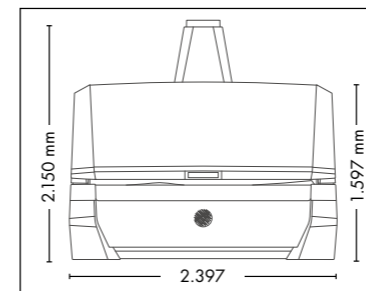

## UNIT DIMENSIONS

**Closed** (length x width x height)  
2.397 mm x 1.502 mm x 1.597 mm

**Open** (length x width x height)  
2.397 mm x 1.502 mm x 1.998 mm

## UNIT DIMENSIONS

**Closed** (length x width x height)  
2.384 mm x 1.430 mm x 1.713 mm

**Open** (length x width x height)  
2.384 mm x 1.430 mm x 2.087 mm