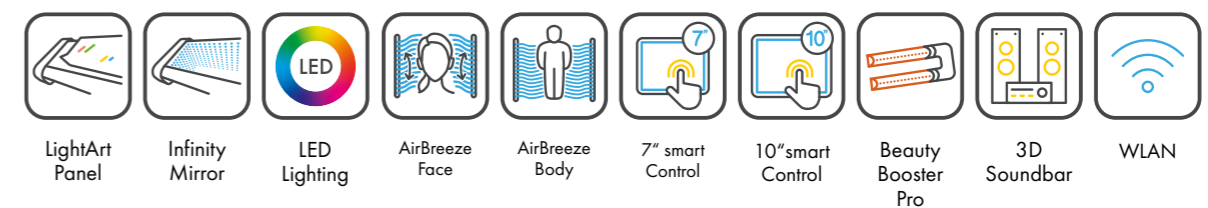

NEW TECHNOLOGY IN SERIES