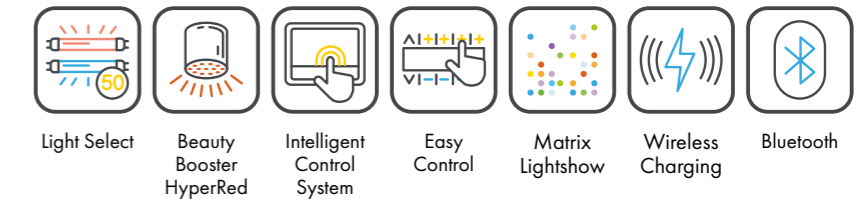

## STANDARD

Light Select  
Beauty Booster HyperRed  
Intelligent Control System  
Easy Control  
Matrix Lightshow  
Wireless Charging  
Bluetooth