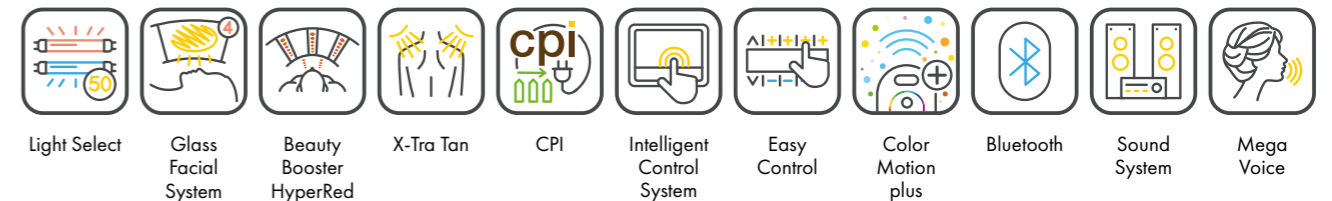

STANDARD

STANDARD

ACCESSOIRES

Price excl. VAT in Euro

• Exhaust air duct	430,-
• Exhaust air hose (Ø 300 mm, white, length 3 m, 2 hose clamps)	145,-
• Thermostatic cabin temperature controlling	275,-
• megaTimer	325,-