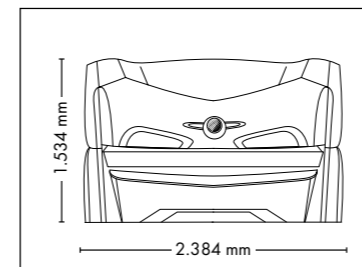

## UNIT DIMENSIONS

**Closed** (length x width x height)  
2.384 mm x 1.603 mm x 1.539 mm

**Open** (length x width x height)  
2.384 mm x 1.431 mm x 2.038 mm

## UNIT DIMENSIONS

**Closed** (length x width x height)  
2.384 mm x 1.430 mm x 1.534 mm

**Open** (length x width x height)  
2.384 mm x 1.430 mm x 1.942 mm