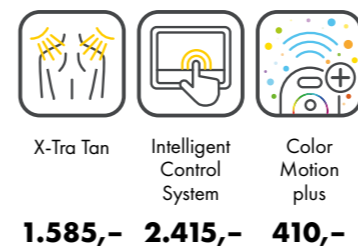

OPTIONAL FEATURES