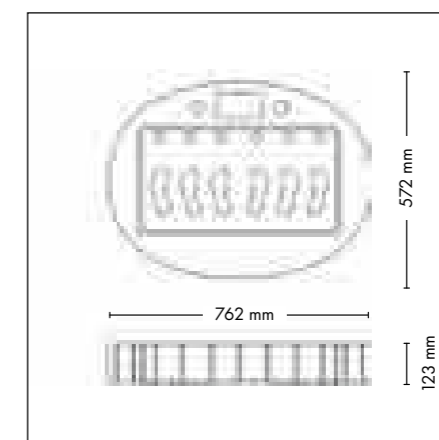

MODEL	Price excl. VAT in Euro
vibraNano	5.450,-

AVAILABLE FOR EVERY TOWER SERIES

- Option 1: pureEnergy 5.0
- Option 2: Tower smartSun, Tower hybridSun, Optima, space 3000, space 2000, Beauty Shaper, mon amie Tower, Tower revolutionD

TECHNICAL DATA

• Power supply	230 V, 50 – 60 Hz
• Nominal power	100 W
• Minimum frequency	12 Hz
• Maximum frequency	21 Hz
• Weightlimit	130 kg
• Weight	28 kg