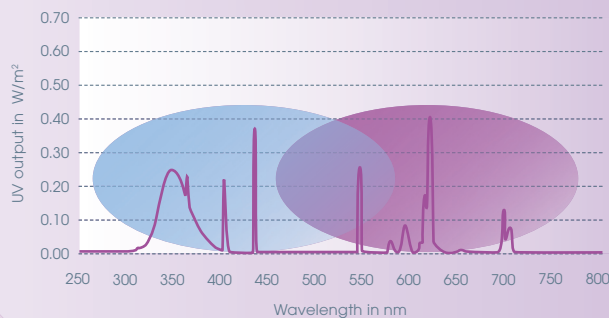

Treat your customers to the **new** smartsun tan

smartsun is a unique combination of Beauty Light and gently tanning UV Light. A brand new sunbed experience.

Relaxing red light caresses the body and guarantees a unique effect on the skin – smooth and super soft, whilst the gentle UV light ensures a fantastic, natural tan. You can feel and see the results! Try it for yourself!

smartsun is an innovative technology developed in partnership with leading scientists and technicians. smartsun combines the positive qualities of red light and UV light.

smartsun spectral curve

Combined benefits: The combination ensures a natural tan and super smooth skin.

Beauty Light

- 570 – 720 nm
- Increases blood circulation
- Increases oxygen supply
- Increases the formation of collagen
- Relaxing warm feeling
- Increases well-being

UV Light

- Tanning effect
- Increases pigment formation in the skin
- Bio-positive effects
- Increased vitamin D
- Healthy look