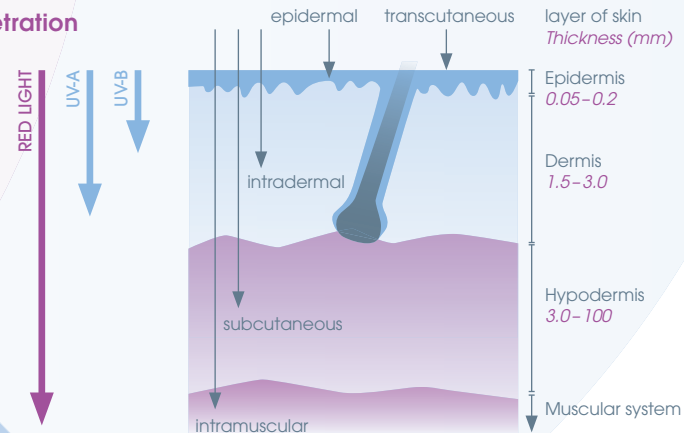

smartsun penetration

smartsun – The new type of tan

smartsun not only opens up a new set of potential customers for your salon, it also attracts customers whomay be sceptical about visiting a tanning salon. Customers looking for treatments to make them look and feel good – as well as getting a natural tan – will love smartsun!

Of course, our entire range of tubes complies with all current standards and requirements.

We recommend you encourage your customers to try smartsun over a number of sessions – there's no better way to explain the fantastic results – they need to experience it for themselves.

For more information, the JK-Light team will be happy to help you!

Our smartsun portfolio

1015067-00	smartsun R 10, 25 W
1015068-00	smartsun R 27, 100 W
1015069-00	smartsun R 19, 120 W (2m)
1015070-00	smartsun R 31, 160 W
1015071-00	smartsun R 34, 160 W
1015072-00	smartsun R 36, 160 W
1015073-00	smartsun R 37, 180 W CS (2m)
1015400-00	smartsun R 39, 180 W CS (2m)